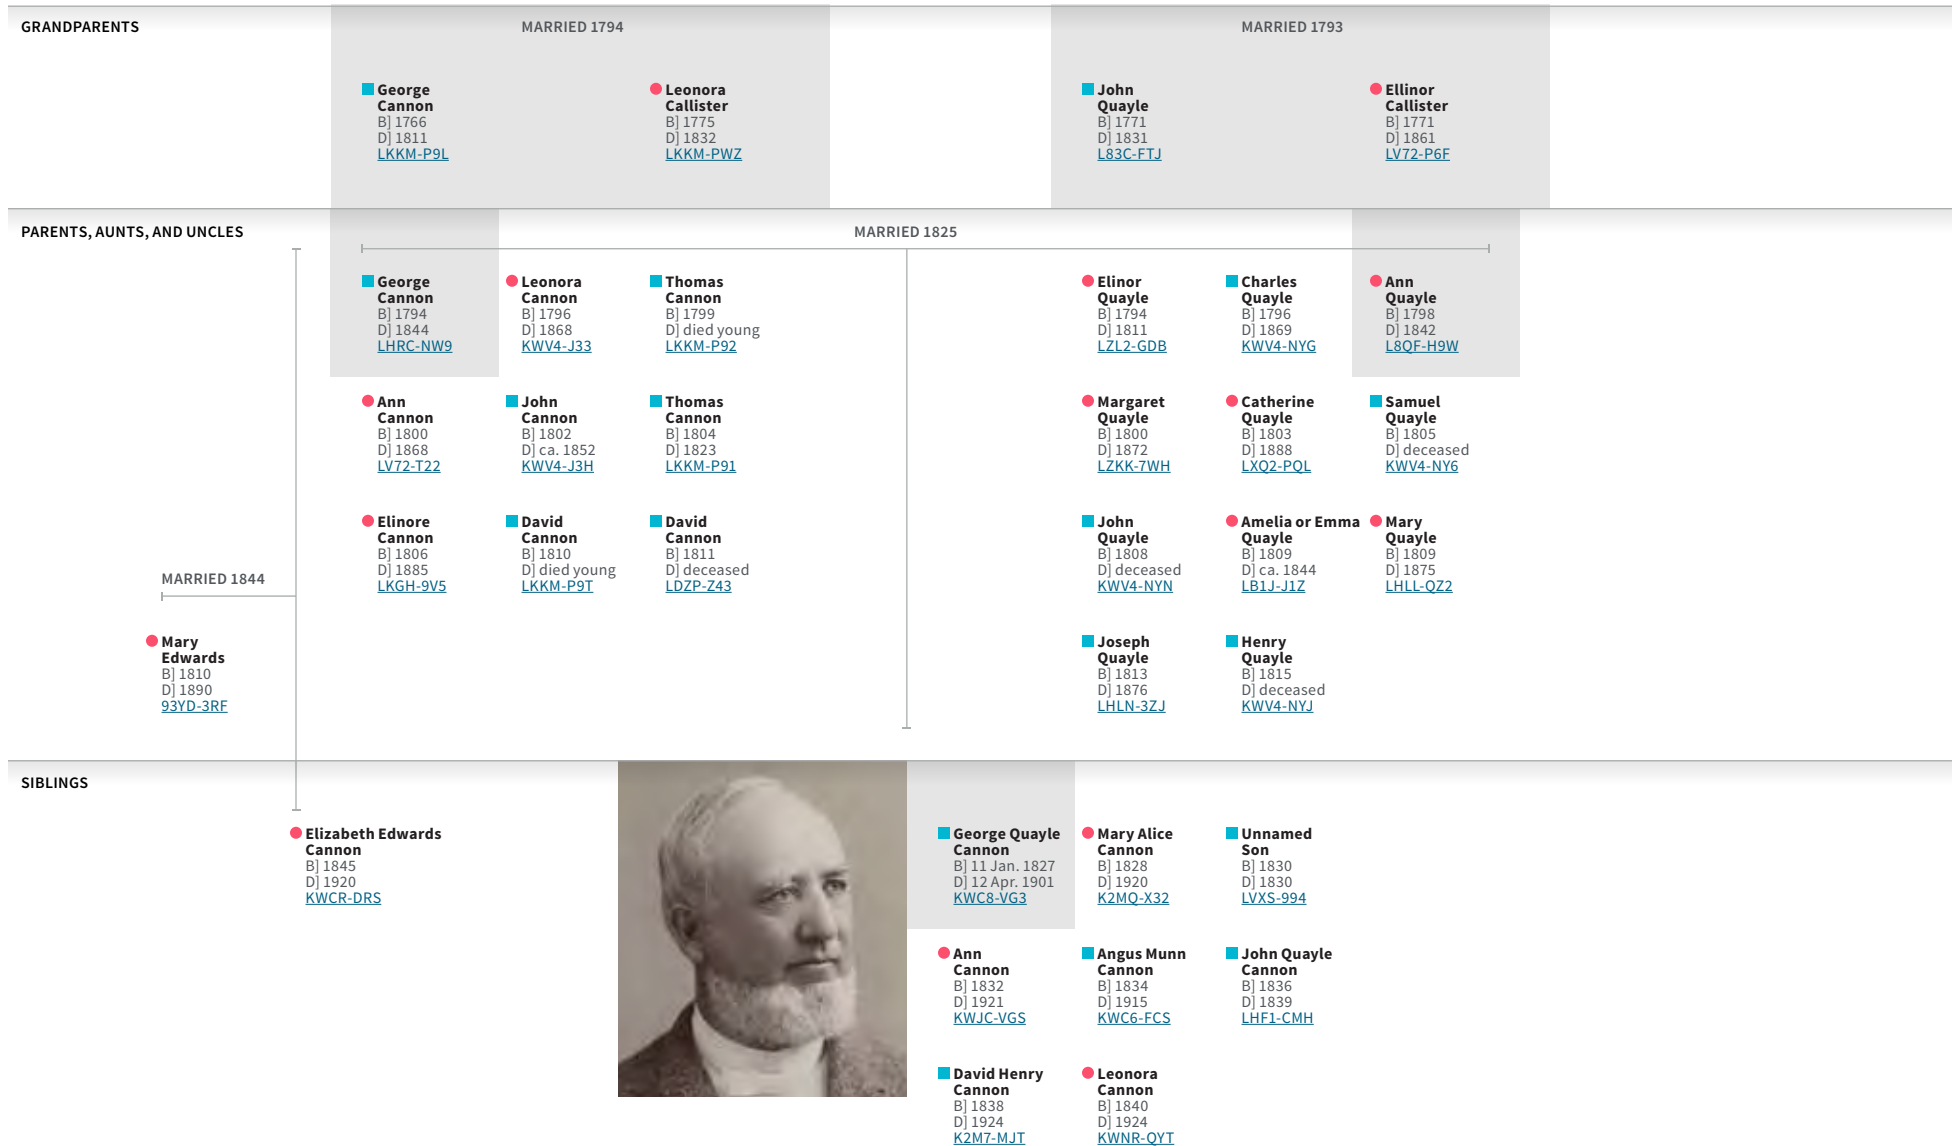

George Quayle Cannon Pedigree Chart

This pedigree chart provides genealogical information for George Quayle Cannon and his grandparents, parents, blood-related aunts and uncles, siblings, and children. A number of the names are linked to fuller biographical entries on this website or other websites

created by the Church History Department. Each name is also followed by the person's FamilySearch identification number, providing an avenue for further research.